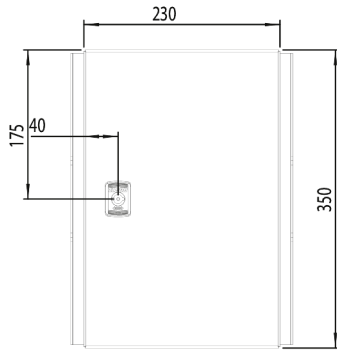

Inner Door Mild Steel RAL 7035 H400 x W300mm suits MAS/ASR/SRE

Representative Photo Only
(actual product may vary based on configuration selections)

SPECIFICATIONS

Height, Door	400 mm height
Width, Door	300 mm width

ELDON INNER DOOR M/STEEL RAL 7035 H400 x W300mm MAS/ASR/SRE

Enclosures and Climate Control > Standard Enclosures > Wall Mount Enclosures > Wall Mount Enclosures - Mild Steel > MAS / MAD / MAP / ASR / ADR / SRE Accessories > Inner Doors

Front view

Side view

Rear view

Top view

Dimension Diagram