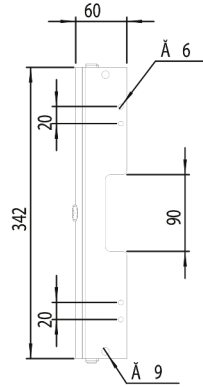

Inner Door Mild Steel RAL 7035 H400 x W300mm suits MAS/ASR/SRE

Representative Photo Only
(actual product may vary based on configuration selections)

SPECIFICATIONS

Height, Door	400 mm height
Width, Door	300 mm width

ELDON INNER DOOR M/STEEL RAL 7035 H400 x W300mm MAS/ASR/SRE

Enclosures and Climate Control > Standard Enclosures > Wall Mount Enclosures > Wall Mount Enclosures - Mild Steel > MAS / MAD / MAP / ASR / ADR / SRE Accessories > Inner Doors

Front view

Side view

Rear view

Top view

Dimension Diagram