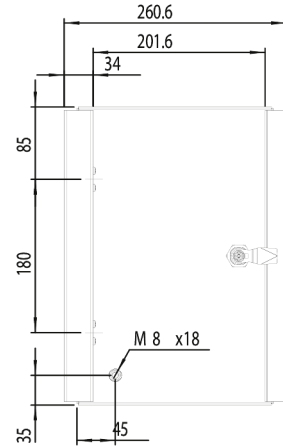

Inner Door Mild Steel RAL 7035 H400 x W300mm suits MAS/ASR/SRE

Representative Photo Only
(actual product may vary based on configuration selections)

SPECIFICATIONS

Height, Door	400 mm height
Width, Door	300 mm width

ELDON INNER DOOR M/STEEL RAL 7035 H400 x W300mm MAS/ASR/SRE

Enclosures and Climate Control > Standard Enclosures > Wall Mount Enclosures > Wall Mount Enclosures - Mild Steel > MAS / MAD / MAP / ASR / ADR / SRE Accessories > Inner Doors

Front view

Side view

Rear view

Top view

Dimension Diagram