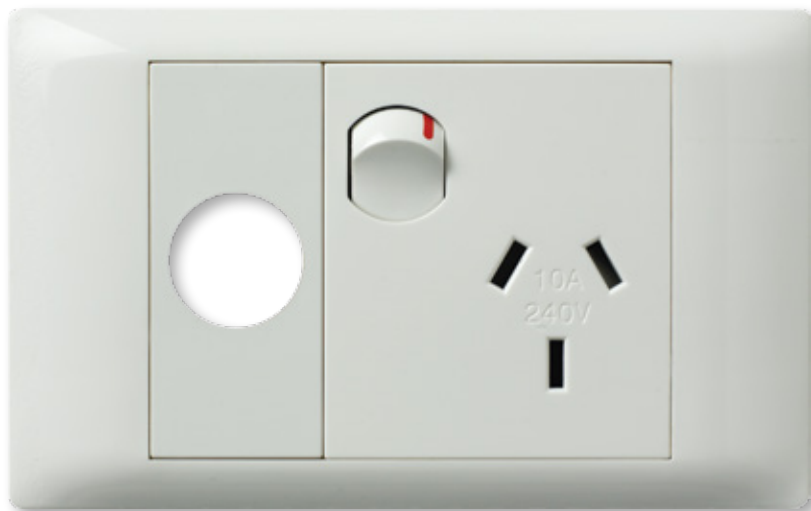

Data Sheet

Excel Life™

Dedicated Plate - Single Powerpoint with Extra Function Hole, 10A

CAT NO. ED787XWE, ED787XUG

Cat No	ED787XWE, ED787XUG
Description	Excel Life Dedicated Plate Single Powerpoint with Extra Function Hole, 10A
Supply voltage	230 - 240V a.c.
Current rating	10A
Colour	White (WE), Urban Grey (UG)
Plate size	121 W x 77 H x 10 D mm
Mounting centres	84mm
Compliance	AS/NZS 3112

Excel Life™

Dedicated Plate - Single Powerpoint with Extra Function Hole, 10A

CAT NO. **ED787XWE, ED787XUG**

- Versatile - insert any 770 module into the extra hole to create a customised product quickly onsite
- Inline terminals for easier installation
- Internal safety shutters for extra safety
- More fixing options - 4 corners

Glass and tile cut-out dimensions:

Product specifications	
Cat No	ED787XWE, ED787XUG
Supply voltage	230-240V a.c.
Current rating	10A

Single product	
Cat No	Barcode
ED787XWE	9321001401322
ED787XUG	9321001411260