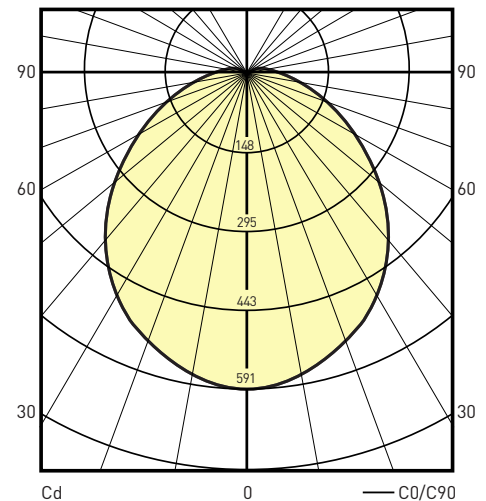

# Bulkhead 360 LED Mains

CAT NO. **664160, 664161, 664162**

- 18W LED, 4000K colour temperature
- L70 @ 50,000 hours
- CRI >80
- Robust die-cast aluminium construction
- IP65 protection
- Frosted diffuser
- Available in plain, guard or eyelid

Single product	
Cat No	Barcode
664160	9321001450276
664161	9321001450283
664162	9321001450290

**Polar Curve**

664160 - Bulkhead R 360 Plain LED 18W 4K Mains  
 ULOR: 3%  
 DLOR: 97%

\*Specifications subject to change without prior notice.