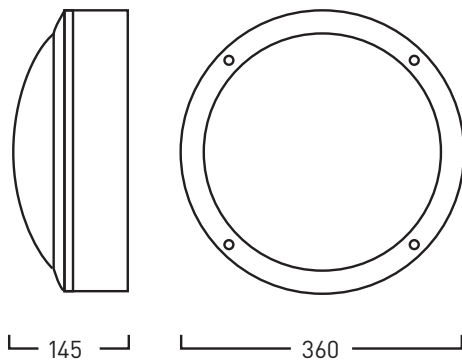

## Bulkhead 360 LED Mains

CAT NO. 664160, 664161, 664162

664160

664161

664162

Cat No.	664160	664161	664162
<b>Description</b>	BULKHEAD R 360 PLAIN LED 18W 4K	BULKHEAD R 360 GUARD LED 18W 4K	BULKHEAD R 360 EYE LED 18W 4K
<b>Design</b>	Plain	Guard	Eyelid
<b>Diameter (mm)</b>	360		
<b>Depth (mm)</b>	145		
<b>Weight (kg)</b>	3.8	3.9	4.0
<b>Light source</b>	LED		
<b>Module luminous flux (lm)</b>	2700		
<b>Luminaire luminous flux (lm)</b>	1800	1600	900
<b>Colour temperature (K)</b>	4000		
<b>Circuit power (W)</b>	18		
<b>Luminaire efficacy (lm/W)</b>	100	89	50
<b>Power factor</b>	>0.9		
<b>Supply voltage</b>	240V 50Hz		
<b>Ballast type</b>	Fixed output/Non-Dimmable		
<b>Operating temperature</b>	0°C to 40°C		
<b>IP rating</b>	IP65		
<b>Body construction</b>	Die-cast aluminium		
<b>Diffuser</b>	Frosted polycarbonate		
<b>Geartray</b>	High reflective white powder coated mild steel		
<b>Compliance</b>	AS/NZS 60598  		

# Bulkhead 360 LED Mains

CAT NO. **664160, 664161, 664162**

- 18W LED, 4000K colour temperature
- L70 @ 50,000 hours
- CRI >80
- Robust die-cast aluminium construction
- IP65 protection
- Frosted diffuser
- Available in plain, guard or eyelid

Single product	
Cat No	Barcode
664160	9321001450276
664161	9321001450283
664162	9321001450290

**Polar Curve**

664160 - Bulkhead R 360 Plain LED 18W 4K Mains  
 ULOR: 3%  
 DLOR: 97%

\*Specifications subject to change without prior notice.