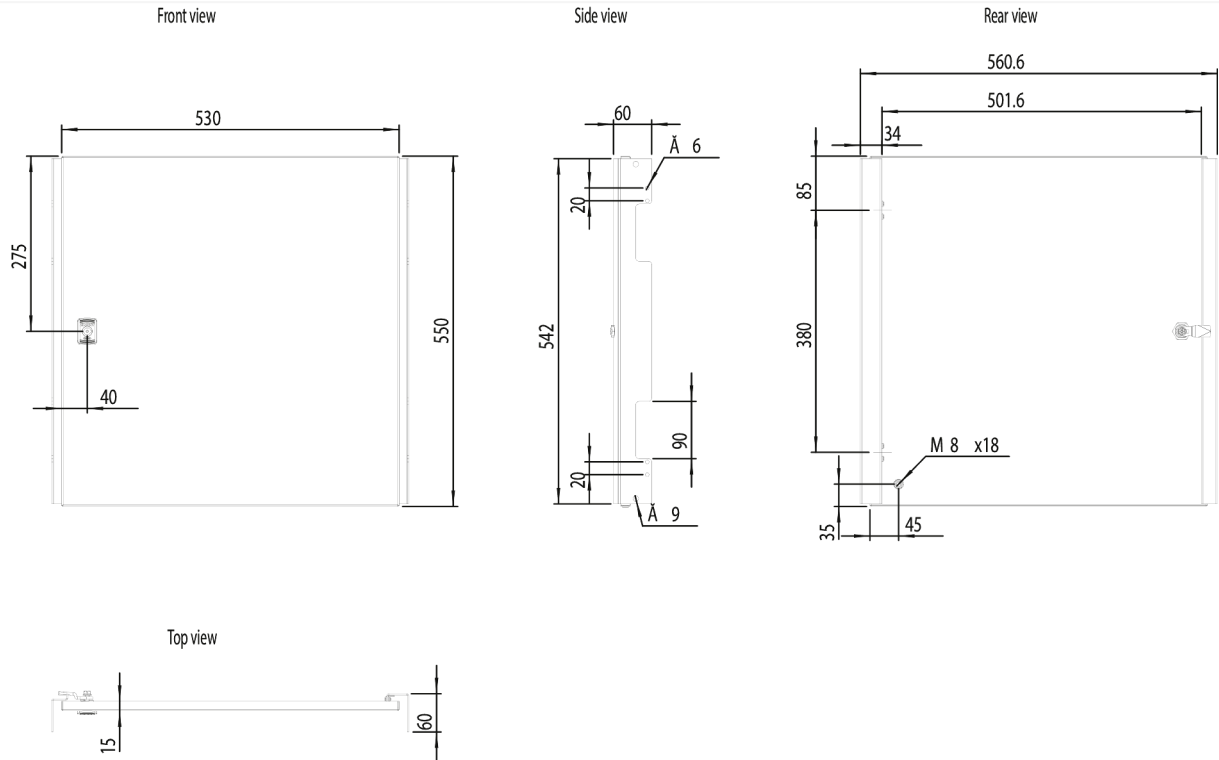

Catalogue No: **ADI06060R5**

ELDON INNER DOOR M/STEEL RAL 7035 H600 x W600mm MAS/ASR/SRE

Enclosures and Climate Control > Standard Enclosures > Wall Mount Enclosures > Wall Mount Enclosures - Mild Steel > MAS / MAD / MAP / ASR / ADR / SRE Accessories > Inner Doors

Inner Door Mild Steel RAL 7035 H600 x W600mm suits MAS/ASR/SRE

Representative Photo Only
(actual product may vary based on configuration selections)

SPECIFICATIONS

Height, Door	600 mm height
Width, Door	600 mm width

ELDON INNER DOOR M/STEEL RAL 7035 H600 x W600mm MAS/ASR/SRE

Enclosures and Climate Control > Standard Enclosures > Wall Mount Enclosures > Wall Mount Enclosures - Mild Steel > MAS / MAD / MAP / ASR / ADR / SRE Accessories > Inner Doors

Dimension Diagram