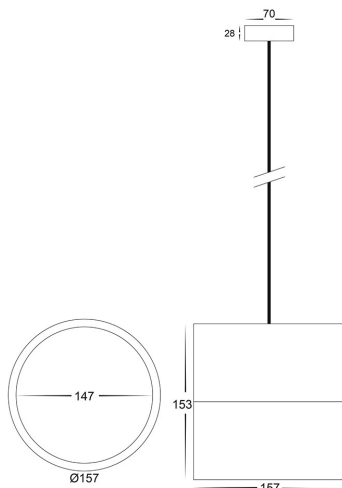

## PRODUCT SPECIFICATIONS

- Name:** Nella Pendant
- Material:** Aluminium
- Colour:** Matt Black or Matt White
- Cable Length:** 1300mm (adjustable)
- IP Rating:** IP20
- Lamp Base:** Built in LED
- CRI:** ≥80
- Wiring:** Parallel
- Dimmable:** Yes (Triac)
- Warranty:** 2 Years Replacement\*\*

## DIMENSIONS

## Product Ordering

IMAGE	PART NUMBER	COLOURTEMP	LUMENS	INPUT	BEAM ANGLE	INCLUDED LED
	<b>HV5805T-BLK-P</b>	3000k 4000k 5500k	1440lm 1540lm 1620lm	240v AC	120°	<b>TRI Colour</b> 18w Built in LED
	<b>HV5805T-WHT-P</b>	3000k 4000k 5500k	1440lm 1540lm 1620lm			