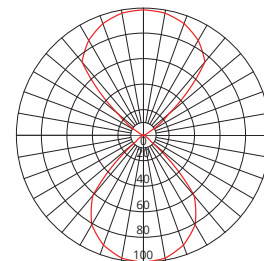

Photometric
Diagram