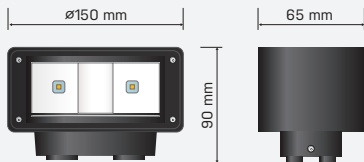

WALL WASHER

W12W150*90RE4KB
SAP CODE: 2000552

Black, 4000K, 12W,
indoor/outdoor, LED
wall washer

An LED up/down wall light for
protected outdoor use.

Photometric
Diagram

Unit: cd
- C0/180 85.0deg
- C90/270 85.0deg

KEY INFORMATION

Lumen Output	460lm
Input Power	12W
Hole Cutout Size	N/A
Install	SURFACE MOUNT
Dimming Options	Non-Dimmable
Trim Colour	BLACK
Warranty	3yr
IP Rating	IP54
IK Rating	N/A
IC Rating	N/A
Rebate Scheme Approvals	N/A

PHOTOMETRIC

Efficacy	38lm/W
LED	SMD
CCT	4000K
CRI	>65
Beam Angle	90°

ELECTRICAL

Driver	Integral
Supply Input	220-240V, 50/60Hz
Driver Output Voltage	31VDC
Power Factor	>0.9
LED Input Current (nominal)	350mA
Useful life @Ta25° (L70)	50,000hr

CONSTRUCTION

Housing	Aluminium
Optics	Polycarbonate Diffuser
Adjustable Angle	N/A
Fixings/Hardware	N/A
Connection Type	Terminal Block PA12
Total Weight	0.8kg
Dimensions	150x90x65mm
Operating Ambient Temp.	-25 to 50°C
Electrical Classification	Class 1